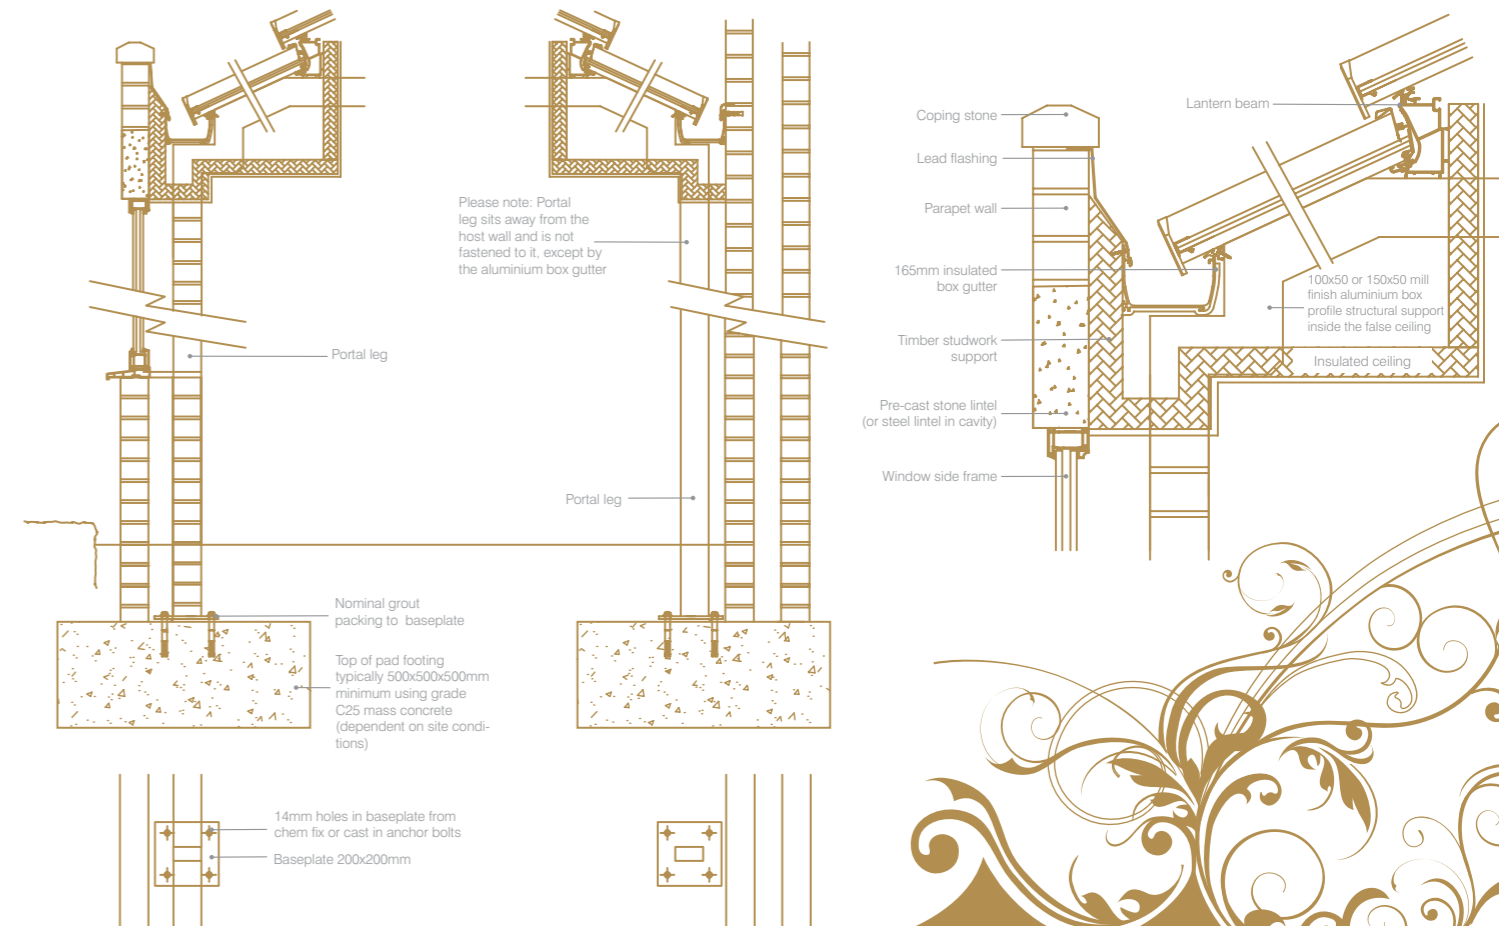

Examples of typical details